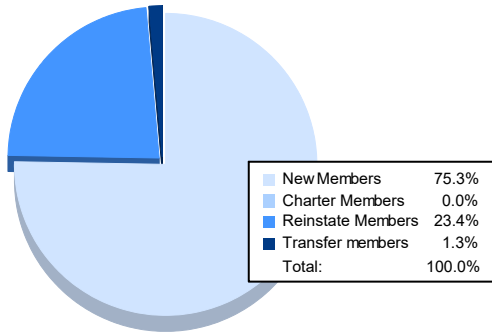

Year	New Clubs	Dropped Clubs	Gain/ Loss Clubs	New Members	Charter Members	Reinstate Members	Transfer Members	Total Member Added	Total Members Dropped	Gain/ Loss Members
2017-2018	0	0	0	43	0	1	4	48	80	-32
2018-2019	0	1	-1	59	0	4	1	64	75	-11
2019-2020	0	0	0	32	0	0	0	32	48	-16
2020-2021	0	2	-2	34	0	3	3	40	121	-81
2021-2022	0	0	0	58	0	18	1	77	39	38
<b>Average</b>	<b>0</b>	<b>1</b>	<b>-1</b>	<b>45</b>	<b>0</b>	<b>5</b>	<b>2</b>	<b>52</b>	<b>73</b>	<b>-20</b>

### Membership Composition June 2022 Cumulative