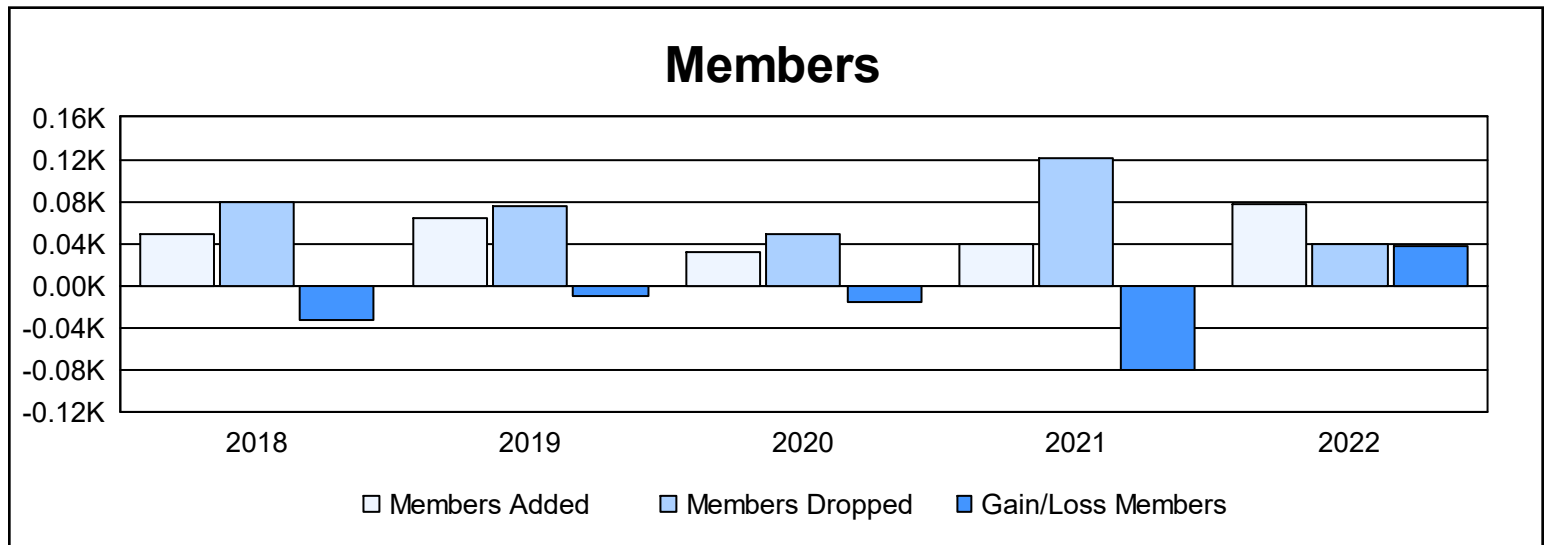

Year	New Clubs	Dropped Clubs	Gain/ Loss Clubs	New Members	Charter Members	Reinstate Members	Transfer Members	Total Member Added	Total Members Dropped	Gain/ Loss Members
2017-2018	0	0	0	43	0	1	4	48	80	-32
2018-2019	0	1	-1	59	0	4	1	64	75	-11
2019-2020	0	0	0	32	0	0	0	32	48	-16
2020-2021	0	2	-2	34	0	3	3	40	121	-81
2021-2022	0	0	0	58	0	18	1	77	39	38
<b>Average</b>	<b>0</b>	<b>1</b>	<b>-1</b>	<b>45</b>	<b>0</b>	<b>5</b>	<b>2</b>	<b>52</b>	<b>73</b>	<b>-20</b>

### Membership Composition June 2022 Cumulative