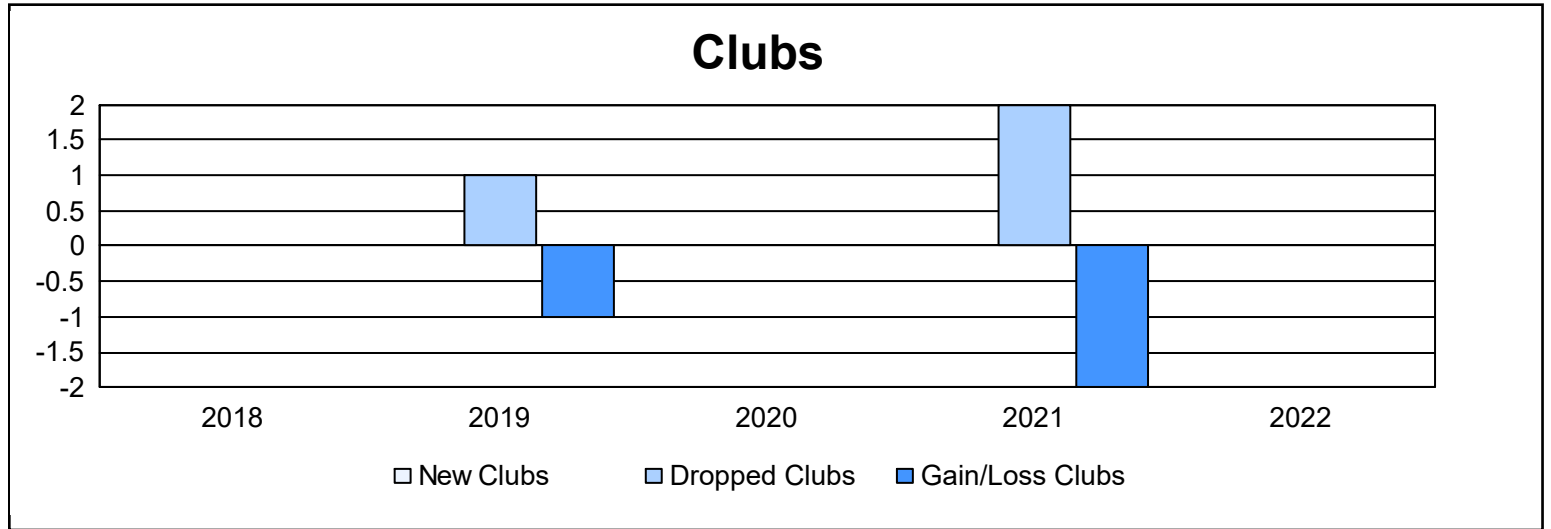

Year	New Clubs	Dropped Clubs	Gain/ Loss Clubs	New Members	Charter Members	Reinstate Members	Transfer Members	Total Member Added	Total Members Dropped	Gain/ Loss Members
2017-2018	0	0	0	43	0	1	4	48	80	-32
2018-2019	0	1	-1	59	0	4	1	64	75	-11
2019-2020	0	0	0	32	0	0	0	32	48	-16
2020-2021	0	2	-2	34	0	3	3	40	121	-81
2021-2022	0	0	0	58	0	18	1	77	39	38
<b>Average</b>	<b>0</b>	<b>1</b>	<b>-1</b>	<b>45</b>	<b>0</b>	<b>5</b>	<b>2</b>	<b>52</b>	<b>73</b>	<b>-20</b>

### Membership Composition June 2022 Cumulative